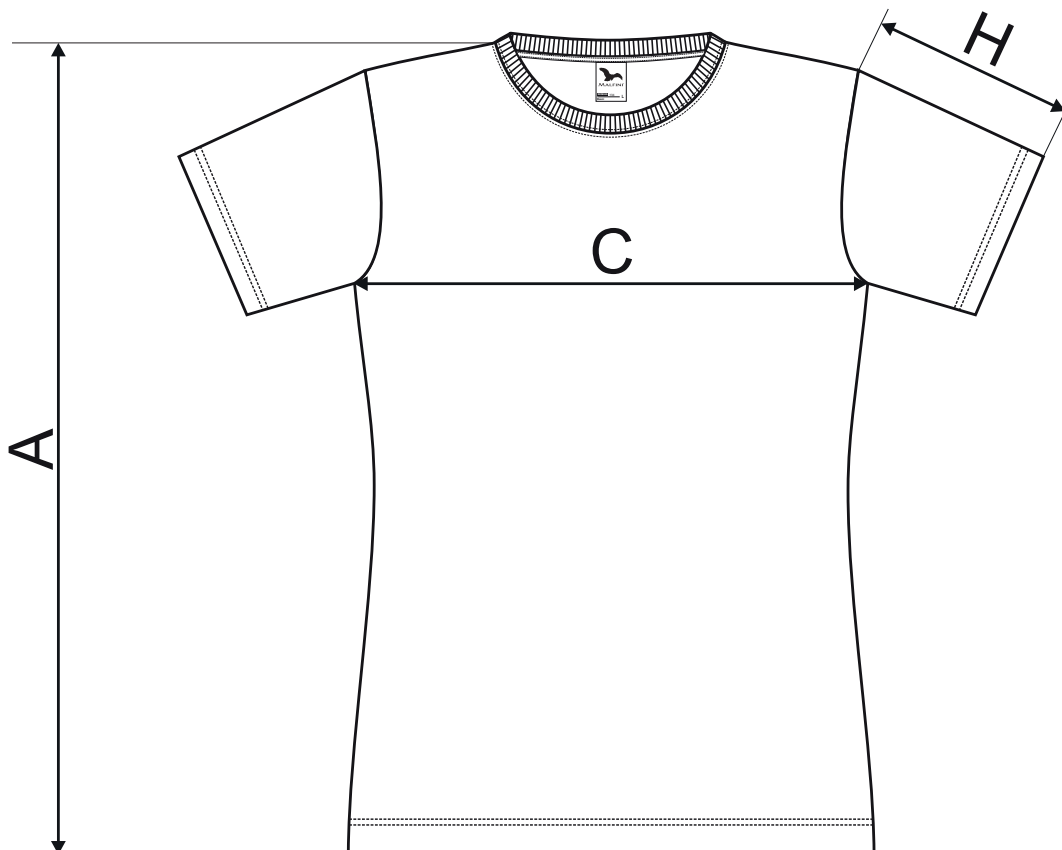

134 Standard lady

SIZE SPECIFICATION [cm]

size	XS	S	M	L	XL	2XL	3XL
A	60	62	64	66	68	70	72
C	41	45	49	53	56	59	63
H	14	15	16	17	18	19	20

All size specifications listed are in cm. Accepted tolerance of up to $\pm 5\%$.

161 HEAVY

SIZE SPECIFICATION [cm]

size	XS	S	M	L	XL	2XL
A	61	62	63	65	67	69
C	40	43	46	50	55	61
H	9	10	11	12	13	14

All size specifications listed are in cm. Accepted tolerance of up to $\pm 5\%$.

► PREMIUM R02 + R04

♀ T-shirt

size [cm]	S	M	L	XL	XXL	3XL
A	61	63	65	68	70	72
C	42	46	50	55	60	65
H	10	11	12	13	14	15

All size specifications listed are in cm. Accepted tolerance of up to +/- 5%.