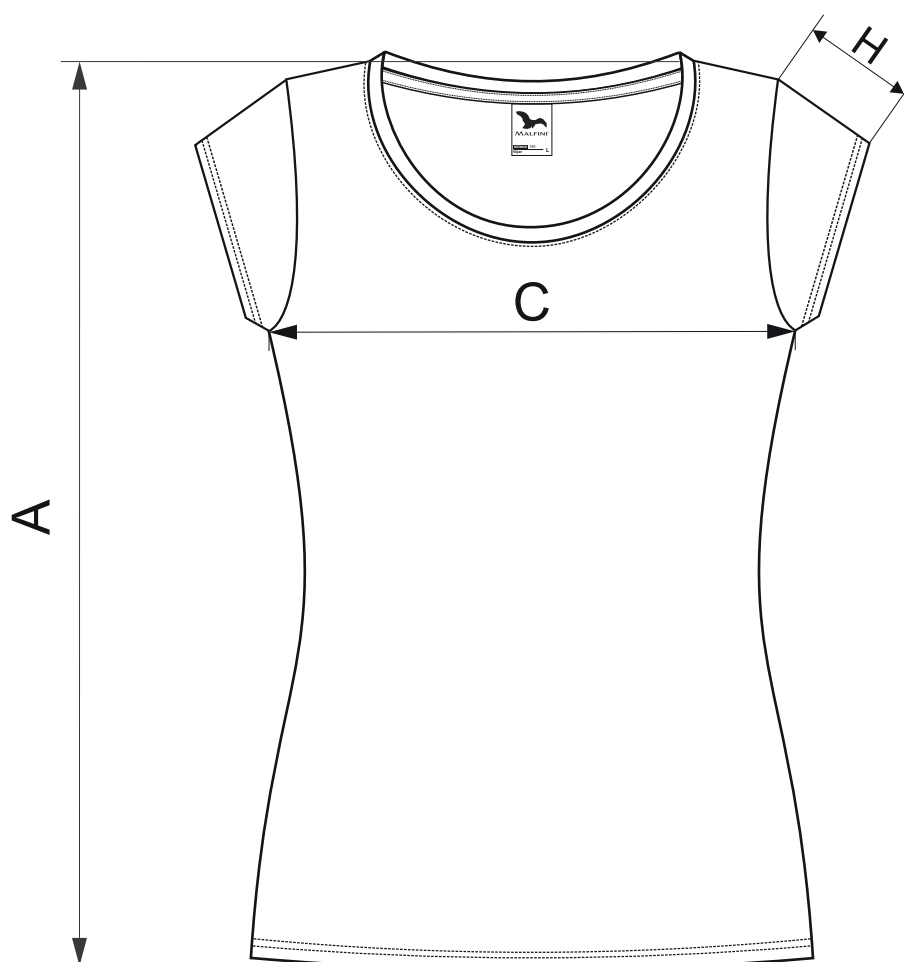

134 Standard lady

SIZE SPECIFICATION [cm]

size	XS	S	M	L	XL	2XL	3XL
A	60	62	64	66	68	70	72
C	41	45	49	53	56	59	63
H	14	15	16	17	18	19	20

All size specifications listed are in cm. Accepted tolerance of up to $\pm 5\%$.

161 HEAVY

SIZE SPECIFICATION [cm]

size	XS	S	M	L	XL	2XL
A	61	62	63	65	67	69
C	40	43	46	50	55	61
H	9	10	11	12	13	14

All size specifications listed are in cm. Accepted tolerance of up to $\pm 5\%$.

► PREMIUM R02 + R04

♀ T-shirt

size [cm]	S	M	L	XL	XXL	3XL
A	61	63	65	68	70	72
C	42	46	50	55	60	65
H	10	11	12	13	14	15

All size specifications listed are in cm. Accepted tolerance of up to +/- 5%.