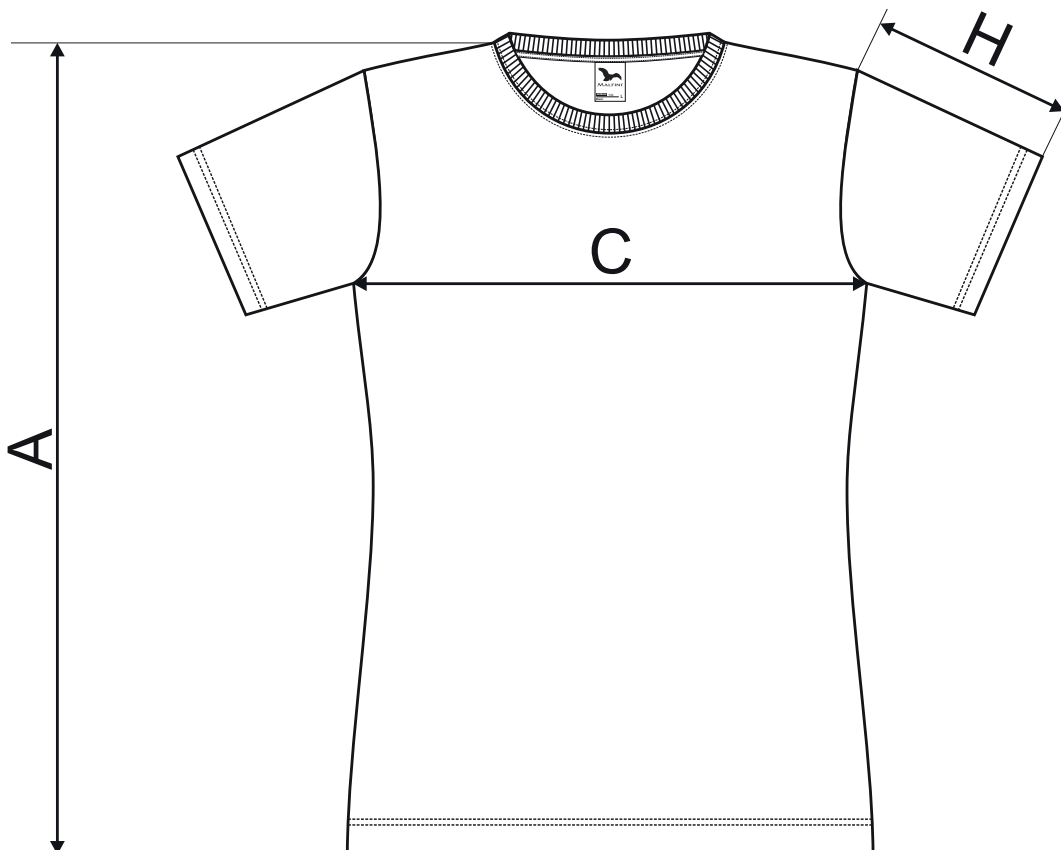

134 Standard lady

SIZE SPECIFICATION [cm]

size	XS	S	M	L	XL	2XL	3XL
A	60	62	64	66	68	70	72
C	41	45	49	53	56	59	63
H	14	15	16	17	18	19	20

All size specifications listed are in cm. Accepted tolerance of up to $\pm 5\%$.

► PREMIUM R04

♀ T-shirt

size [cm]	S	M	L	XL	XXL	3XL
A	61	63	65	68	70	72
C	42	46	50	55	60	65
H	10	11	12	13	14	15

All size specifications listed are in cm. Accepted tolerance of up to +/- 5%.